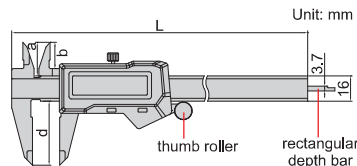

type R

- IP67 dust/waterproof
- Resolution: 0.01mm/0.0005"
- Large display
- Button function: zero, on/off, mm/inch
- Battery CR2032
- Automatic power off
- Meet DIN862
- Made of stainless steel

Code	Range	Accuracy	Thumb roller	Type	L	a	b	d
1126-150 *	0-150mm/0-6"	±0.03mm	with	A	234	20	15	40
1126-200 *	0-200mm/0-8"	±0.03mm	with	A	286	24	19	50
1126-300 *	0-300mm/0-12"	±0.03mm	with	A	390	26	21.5	60
1126-150W *	0-150mm/0-6"	±0.03mm	without	A	234	20	15	40
1126-200W *	0-200mm/0-8"	±0.03mm	without	A	286	24	19	50
1126-300W *	0-300mm/0-12"	±0.03mm	without	A	390	26	21.5	60
1126-150R *	0-150mm/0-6"	±0.03mm	with	R	234	20	15	40

* Supplied with manufacturer inspection certificate traceable to DKD Germany

BUILT-IN BLUETOOTH IP67 WATERPROOF DIGITAL CALIPERS

BLUETOOTH

IP67
WATERPROOF

INSPECTION
CERTIFICATE
TRACEABLE TO DKD

1127-150

1127-150R

type A

type R

- Built-in bluetooth 4.0 wireless transmission module, connect with computers (with bluetooth receiver), mobile phones, tablets, etc., and output keyboard signals. Transmission distance is 10 meters
- IP67 dust/waterproof
- Resolution: 0.01mm/0.0005"
- Large display
- Button function: zero, on/off, mm/inch, data transmission
- Battery CR2032, automatic power off
- Meet DIN862
- Made of stainless steel