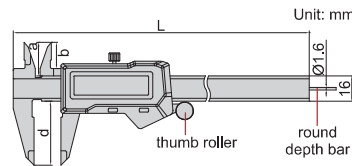

type R

- IP67 dust/waterproof
- Resolution: 0.01mm/0.0005"
- Large display
- Button function: zero, on/off, mm/inch
- Battery CR2032
- Automatic power off
- Meet DIN862
- Made of stainless steel

Code	Range	Accuracy	Thumb roller	Type	L	a	b	d
1126-150 *	0-150mm/0-6"	±0.03mm	with	A	234	20	15	40
1126-200 *	0-200mm/0-8"	±0.03mm	with	A	286	24	19	50
1126-300 *	0-300mm/0-12"	±0.03mm	with	A	390	26	21.5	60
1126-150W *	0-150mm/0-6"	±0.03mm	without	A	234	20	15	40
1126-200W *	0-200mm/0-8"	±0.03mm	without	A	286	24	19	50
1126-300W *	0-300mm/0-12"	±0.03mm	without	A	390	26	21.5	60
1126-150R *	0-150mm/0-6"	±0.03mm	with	R	234	20	15	40

* Supplied with manufacturer inspection certificate traceable to DKD Germany

BUILT-IN BLUETOOTH IP67 WATERPROOF DIGITAL CALIPERS

BLUETOOTH

IP67
WATERPROOF

INSPECTION
CERTIFICATE
TRACEABLE TO DKD

1127-150

1127-150R

type A

type R

- Built-in bluetooth 4.0 wireless transmission module, connect with computers (with bluetooth receiver), mobile phones, tablets, etc., and output keyboard signals. Transmission distance is 10 meters
- IP67 dust/waterproof
- Resolution: 0.01mm/0.0005"
- Large display
- Button function: zero, on/off, mm/inch, data transmission
- Battery CR2032, automatic power off
- Meet DIN862
- Made of stainless steel