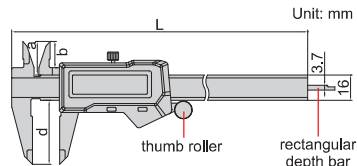

IP67 WATERPROOF DIGITAL CALIPERS

ATTENTION:
NO DATA OUTPUT

IP67
WATERPROOF

INSPECTION
CERTIFICATE
TRACEABLE TO DKD

2

type A

- IP67 dust/waterproof
- Resolution: 0.01mm/0.0005"
- Large display
- Button function: zero, on/off, mm/inch
- Battery CR2032
- Automatic power off
- Meet DIN862
- Made of stainless steel

Code	Range	Accuracy	Thumb roller	Type	L	a	b	d
1126-150 *	0-150mm/0-6"	±0.03mm	with	A	234	20	15	40
1126-200 *	0-200mm/0-8"	±0.03mm	with	A	286	24	19	50
1126-300 *	0-300mm/0-12"	±0.03mm	with	A	390	26	21.5	60
1126-150W *	0-150mm/0-6"	±0.03mm	without	A	234	20	15	40
1126-200W *	0-200mm/0-8"	±0.03mm	without	A	286	24	19	50
1126-300W *	0-300mm/0-12"	±0.03mm	without	A	390	26	21.5	60
1126-150R *	0-150mm/0-6"	±0.03mm	with	R	234	20	15	40

* Supplied with manufacturer inspection certificate traceable to DKD Germany

BUILT-IN BLUETOOTH IP67 WATERPROOF DIGITAL CALIPERS

BLUETOOTH

IP67
WATERPROOF

INSPECTION
CERTIFICATE
TRACEABLE TO DKD

- Built-in bluetooth 4.0 wireless transmission module, connect with computers (with bluetooth receiver), mobile phones, tablets, etc., and output keyboard signals. Transmission distance is 10 meters
- IP67 dust/waterproof
- Resolution: 0.01mm/0.0005"
- Large display
- Button function: zero, on/off, mm/inch, data transmission
- Battery CR2032, automatic power off
- Meet DIN862
- Made of stainless steel

Code	Range	Accuracy	Thumb roller	Type	L	a	b	d
1127-150 *	0-150mm/0-6"	±0.03mm	with	A	234	20	15	40
1127-200 *	0-200mm/0-8"	±0.03mm	with	A	286	24	19	50
1127-300 *	0-300mm/0-12"	±0.03mm	with	A	390	26	21.5	60
1127-150W *	0-150mm/0-6"	±0.03mm	without	A	234	20	15	40
1127-200W *	0-200mm/0-8"	±0.03mm	without	A	286	24	19	50
1127-300W *	0-300mm/0-12"	±0.03mm	without	A	390	26	21.5	60
1127-150R *	0-150mm/0-6"	±0.03mm	with	R	234	20	15	40