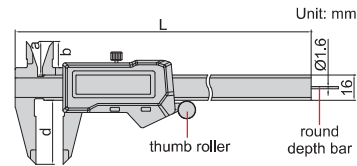

type R

- IP67 dust/waterproof
- Resolution: 0.01mm/0.0005"
- Large display
- Button function: zero, on/off, mm/inch
- Battery CR2032
- Automatic power off
- Meet DIN862
- Made of stainless steel

Code	Range	Accuracy	Thumb roller	Type	L	a	b	d
1126-150 *	0-150mm/0-6"	±0.03mm	with	A	234	20	15	40
1126-200 *	0-200mm/0-8"	±0.03mm	with	A	286	24	19	50
1126-300 *	0-300mm/0-12"	±0.03mm	with	A	390	26	21.5	60
1126-150W *	0-150mm/0-6"	±0.03mm	without	A	234	20	15	40
1126-200W *	0-200mm/0-8"	±0.03mm	without	A	286	24	19	50
1126-300W *	0-300mm/0-12"	±0.03mm	without	A	390	26	21.5	60
1126-150R *	0-150mm/0-6"	±0.03mm	with	R	234	20	15	40

type A

type R

- Built-in bluetooth 4.0 wireless transmission module, connect with computers (with bluetooth receiver), mobile phones, tablets, etc., and output keyboard signals. Transmission distance is 10 meters
- IP67 dust/waterproof
- Resolution: 0.01mm/0.0005"
- Large display
- Button function: zero, on/off, mm/inch, data transmission
- Battery CR2032, automatic power off
- Meet DIN862
- Made of stainless steel