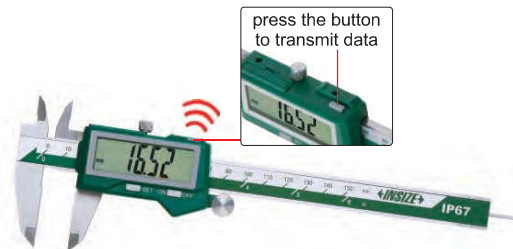

type R

- IP67 dust/waterproof
- Resolution: 0.01mm/0.0005"
- Large display
- Button function: zero, on/off, mm/inch
- Battery CR2032
- Automatic power off
- Meet DIN862
- Made of stainless steel

Code	Range	Accuracy	Thumb roller	Type	L	a	b	d
1126-150 *	0-150mm/0-6"	±0.03mm	with	A	234	20	15	40
1126-200 *	0-200mm/0-8"	±0.03mm	with	A	286	24	19	50
1126-300 *	0-300mm/0-12"	±0.03mm	with	A	390	26	21.5	60
1126-150W *	0-150mm/0-6"	±0.03mm	without	A	234	20	15	40
1126-200W *	0-200mm/0-8"	±0.03mm	without	A	286	24	19	50
1126-300W *	0-300mm/0-12"	±0.03mm	without	A	390	26	21.5	60
1126-150R *	0-150mm/0-6"	±0.03mm	with	R	234	20	15	40

* Supplied with manufacturer inspection certificate traceable to DKD Germany

BUILT-IN BLUETOOTH IP67 WATERPROOF DIGITAL CALIPERS

BLUETOOTH

IP67
WATERPROOF

INSPECTION
CERTIFICATE
TRACEABLE TO DKD

1127-150

1127-150R

type A

type R

- Built-in bluetooth 4.0 wireless transmission module, connect with computers (with bluetooth receiver), mobile phones, tablets, etc., and output keyboard signals. Transmission distance is 10 meters
- IP67 dust/waterproof
- Resolution: 0.01mm/0.0005"
- Large display
- Button function: zero, on/off, mm/inch, data transmission
- Battery CR2032, automatic power off
- Meet DIN862
- Made of stainless steel