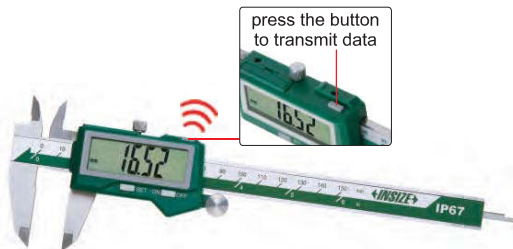

IP67 WATERPROOF DIGITAL CALIPERS

ATTENTION:
NO DATA OUTPUT

IP67
WATERPROOF

INSPECTION
CERTIFICATE
TRACEABLE TO DKD

2

1126-150

1126-150R

type A

type R

- IP67 dust/waterproof
- Resolution: 0.01mm/0.0005"
- Large display
- Button function: zero, on/off, mm/inch
- Battery CR2032
- Automatic power off
- Meet DIN862
- Made of stainless steel

Code	Range	Accuracy	Thumb roller	Type	L	a	b	d
1126-150 *	0-150mm/0-6"	±0.03mm	with	A	234	20	15	40
1126-200 *	0-200mm/0-8"	±0.03mm	with	A	286	24	19	50
1126-300 *	0-300mm/0-12"	±0.03mm	with	A	390	26	21.5	60
1126-150W *	0-150mm/0-6"	±0.03mm	without	A	234	20	15	40
1126-200W *	0-200mm/0-8"	±0.03mm	without	A	286	24	19	50
1126-300W *	0-300mm/0-12"	±0.03mm	without	A	390	26	21.5	60
1126-150R *	0-150mm/0-6"	±0.03mm	with	R	234	20	15	40

* Supplied with manufacturer inspection certificate traceable to DKD Germany

BUILT-IN BLUETOOTH IP67 WATERPROOF DIGITAL CALIPERS

BLUETOOTH

IP67
WATERPROOF

INSPECTION
CERTIFICATE
TRACEABLE TO DKD

1127-150

1127-150R

type A

type R

- Built-in bluetooth 4.0 wireless transmission module, connect with computers (with bluetooth receiver), mobile phones, tablets, etc., and output keyboard signals. Transmission distance is 10 meters
- IP67 dust/waterproof
- Resolution: 0.01mm/0.0005"
- Large display
- Button function: zero, on/off, mm/inch, data transmission
- Battery CR2032, automatic power off
- Meet DIN862
- Made of stainless steel