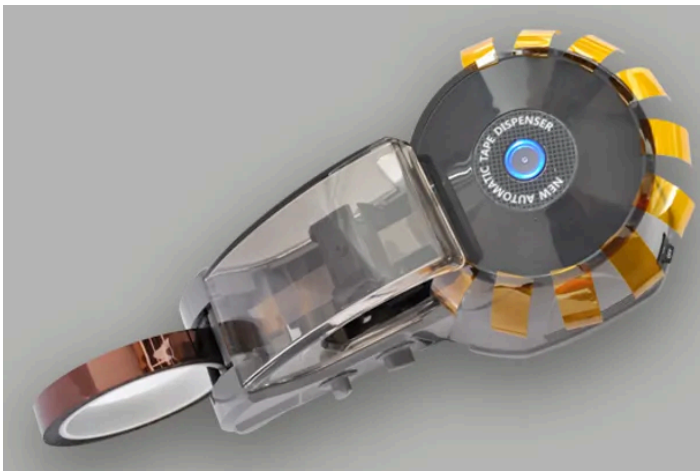

Specifications:

1. Cut Length: 8 - 70mm
2. Tape Width: 3 - 25 mm
3. Usable Tape: Filament, Kapton, Acetate, Glass Cloth, Double-Sided, Plastic, Aluminum Foil, Cellophane, Masking, polyethylene, Copper Foil Cotton, Cloth Mylar, Teflon, Paper, and more.
4. Max Outside Diameter: 150mm
5. Fuse: 2A
6. Power Requirements: AC 110V-220V 50/60Hz 25W
7. Body Material: ABS
8. Dimensions: 126 x 150 x 258 mm (W x H x D)
9. N.W : 1.9kg

Caution

The RT Series Tape Cutters are all made in Korea, and major parts are registered for patent in all over the world. Most of humble and much lower price Tape Cutters you can see in the market are mostly made in China to copy our original RT Series. This is illegal sales what we will accuse them for court and also the legal responsibility will be extended to the company who purchase the fake machine. We hope you don't make the wrong decision to purchase illegal machine.

Automatic Tape Dispenser RT- sries		RT-3700	RT-7000	RT-7700/RT-7700S/RT-8000	RT-9000F
Specifitions		CAROUSEL TYPE AUTOMATIC DISPENSER	PRE SET-UP SIX MEMORY AUTOMATIC DISPENSER	SEQUENTIAL SIX MEMORY AUTOMATIC TAPE DISPENSER	FOLDING-END AUTOMATIC TAPE DISPENSER
Voltage	AC100V~AC230V 50/60Hz, Free Voltage	Yes / Code selection	Yes	Yes	Yes
Power	25W	Yes	Yes	Yes	Yes
Dimension	(W x H x D)mm	126x150x258	116x140x213	116x140x213	116x148x221

» Automatic Tape Dispenser

RT-3000 RT-3700 RT-7000 RT-7700
RT-5000 RT-8000 RT-9000F

» Heavy Duty Tape Dispenser

EZT-1000 EZT-2000 EZT-3000

» Automatic Label Dispenser

RTL-60 RTL-120 RTL-180
EZ-60D EZ-120D EZ-180D EZ-216D
EZ-60R EZ-120R EZ-180R

» Heavy Duty Label Dispenser

EZ-200R EZ-250R EZ-300R