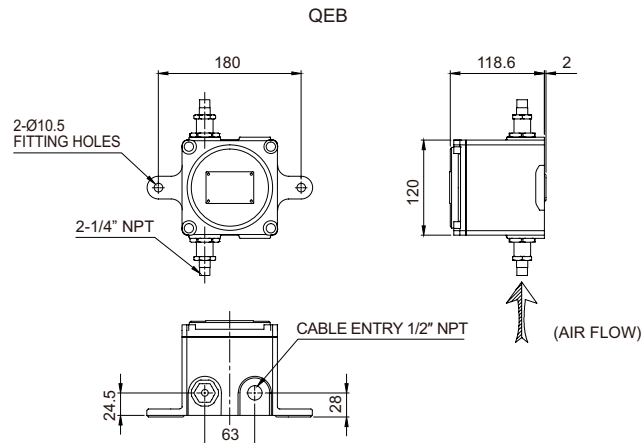

(Units : mm)

SANA700

Ordering Specification

SANA200	-	220	-	R
[Model number]		[Voltage]		[Color]
• SANA200		• 24-DC24V		• R-Red
• SANA400		• 110-AC110V		• BK-Black
• SANA700		• 220-AC220V		• 7.5BG

Customization

- Horn and solenoid valve box available separately for individual installation
- Non return valve and Y filter installation

Non return valve

Y filter

QEB

Explosion Proof Solenoid Valve Box

QEB

QEB Explosion Proof Solenoid Valve Box

Technical Diagram

(Units : mm)

Ordering Specification

QEB	-	24
[Model number]		[Voltage]
• QEB		• 24-DC24V
		• 110-AC110V
		• 220-AC220V