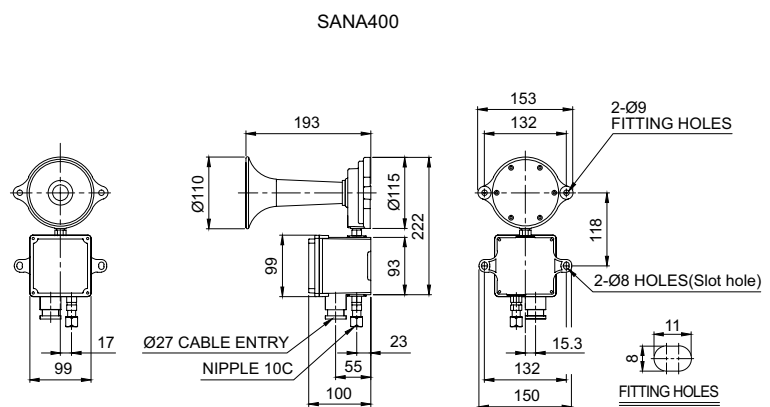

SANA200 200-300Hz

Technical Diagram (Units : mm)

SANA400 400-600Hz

Technical Diagram (Units : mm)

SANA series

Air Horns for Vessels and Heavy Industrial Applications

SANA700 700-800Hz

Technical Diagram

(Units : mm)

SANA700

Ordering Specification

SANA200	-	220	-	R
[Model number]		[Voltage]		[Color]
• SANA200		• 24-DC24V		• R-Red
• SANA400		• 110-AC110V		• BK-Black
• SANA700		• 220-AC220V		• 7.5BG

Customization

Technical Diagram

(Units : mm)

Ordering Specification

QEB	-	24
[Model number]		[Voltage]
• QEB		• 24-DC24V
		• 110-AC110V
		• 220-AC220V