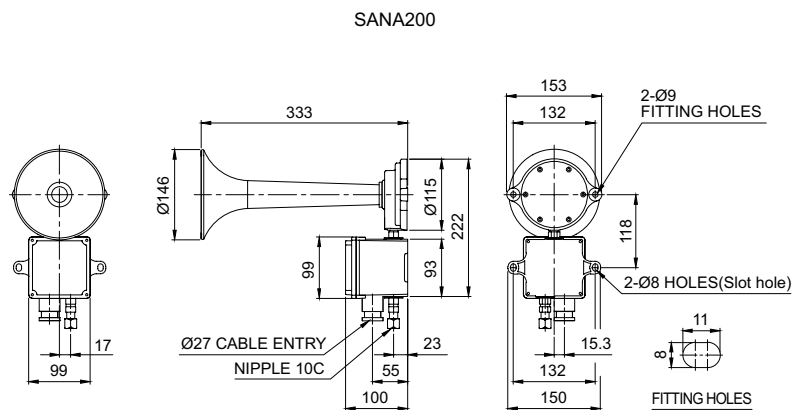

SANA series

Air Horns for Vessels and Heavy Industrial Applications

SANA200-200-300HZ
SANA400-400-600HZ
SANA700-700-800HZ

SANA200

SANA400

Common Specifications(SANA200/ SANA400/ SANA700)

- High volume horn uses compressed air to power the high pitched sound made with the diaphragm
- Uses a special material which consumes a small quantity of compressed air and has long durability
- Suitable for applications like a large and noisy engine rooms, a phone alarm in a pump room, or as an emergency alarm
- Sound volume : Max 130dB at 1m
- Housing standard color : ● R-Red, ● B-Black, ● 7.5BG-MUNSELL No.7.5BG 7/2
- Materials : Horn-PC, Solenoid valve box-ABS
- Air pressure : 5-7kg/cm²
- Ambient operation temperature : -20°C to +60°C
- Protection rating : IP 56
- Certificates : KIMM Compliant

SANA200 200-300Hz

Technical Diagram (Units : mm)

SANA400 400-600Hz

Technical Diagram (Units : mm)

SANA series

Air Horns for Vessels and Heavy Industrial Applications

SANA700 700-800Hz

Technical Diagram

(Units : mm)

SANA700

Ordering Specification

SANA200	-	220	-	R
[Model number]		[Voltage]		[Color]
• SANA200		• 24-DC24V		• R-Red
• SANA400		• 110-AC110V		• BK-Black
• SANA700		• 220-AC220V		• 7.5BG

Customization

Technical Diagram

(Units : mm)

Ordering Specification

QEB	-	24
[Model number]		[Voltage]
• QEB		• 24-DC24V
		• 110-AC110V
		• 220-AC220V