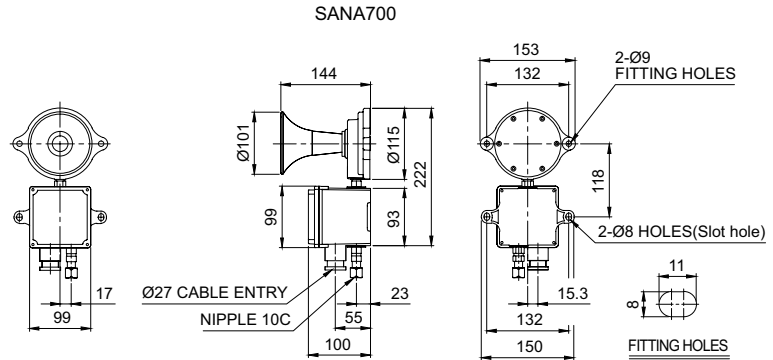

SANA200 200-300Hz

Technical Diagram (Units : mm)

SANA400 400-600Hz

Technical Diagram (Units : mm)

SANA series

Air Horns for Vessels and Heavy Industrial Applications

SANA700 700-800Hz

Technical Diagram

(Units : mm)

SANA700

Ordering Specification

SANA200	-	220	-	R
[Model number]		[Voltage]		[Color]
• SANA200		• 24-DC24V		• R-Red
• SANA400		• 110-AC110V		• BK-Black
• SANA700		• 220-AC220V		• 7.5BG

Customization

Technical Diagram

(Units : mm)

Ordering Specification

QEB	-	24
[Model number]		[Voltage]
• QEB		• 24-DC24V
		• 110-AC110V
		• 220-AC220V