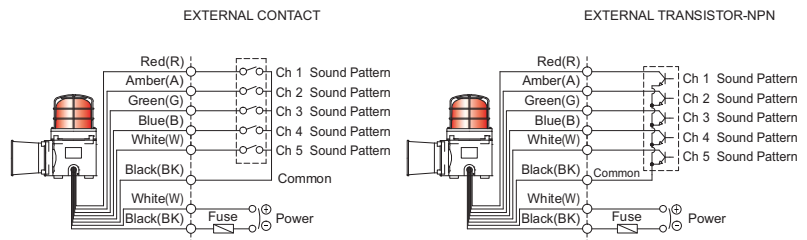

- Customization : External contact(LC)
  Customization of signal line threading can be choice between external contact and transistor which can be fit for control unit.

SESA SERIES-DC/AC