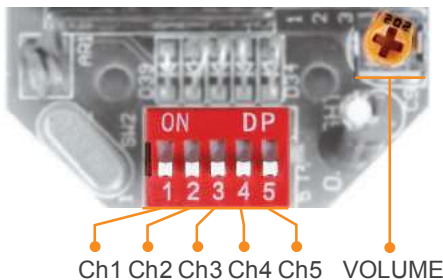

### Technical Diagram

(Units : mm)

SESALR/ SESAL/ SESAS/ SESA

### Sound Selection Instructions and Wiring

- Standard type : Select sound using the switch inside of the unit. When you turn on the dip switch for each channel, designated sound is played.

- Customization : External contact(LC)  
Customization of signal line threading can be choice between external contact and transistor which can be fit for control unit.