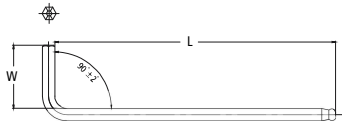

LONG SPHERICAL HEX KEY

- ANSI B18.3.2M-1979 ,GGG-K-275D
- S2 steel
- Spherical head gives a working angle of up to 25°
- HRC 60 +/- 2, increase 20% torque than Cr-V
- Fine satin finish

SKU #	Description	Qty	Size	Length (mm)	Width (mm)	Weight	Box Qty
STMT94099-8	Long Spherical Hex Key 1.5mm (6pcs)	6	1.5mm	187	55	0.016	72
STMT94100-8	Long Spherical Hex Key 2mm (6pcs)	6	2mm	187	55	0.022	72
STMT94101-8	Long Spherical Hex Key 2.5mm (6pcs)	6	2.5mm	187	55	0.033	72
STMT94102-8	Long Spherical Hex Key 3mm (6pcs)	6	3mm	187	55	0.05	72
STMT94103-8	Long Spherical Hex Key 4mm (6pcs)	6	4mm	269	81	0.096	72
STMT94104-8	Long Spherical Hex Key 5mm (6pcs)	6	5mm	269	81	0.157	72
STMT94106-8	Long Spherical Hex Key 6mm (6pcs)	6	6mm	269	81	0.258	72
STMT94108-8	Long Spherical Hex Key 8mm (6pcs)	6	8mm	302	102	0.524	72
STMT94109-8	Long Spherical Hex Key 10mm (3pcs)	3	10mm	302	102	0.441	36