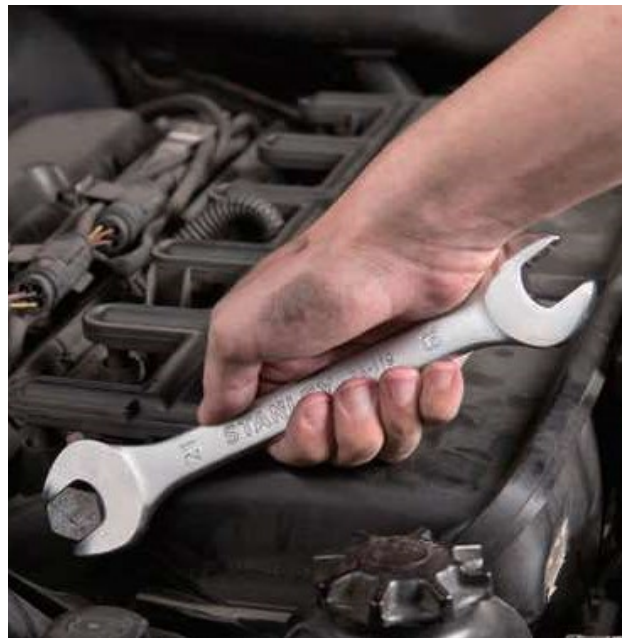

### SLIMLINE COMBINATION SPANNER SET - CRV

HSN CODE: 82041110

PART No.	DESCRIPTION	MOQ	MRP
1-87-709	14 PC SLIMLINE COMB SPANNER SET (INCHES) 3/8", 7/16", 1/2", 9/16", 5/8", 11/16", 3/4", 13/16", 7/8", 15/16", 1", 11/8", 11/4"	5	5,964
1-87-038	14 PC SLIMLINE COMB SPANNER SET (METRIC) 10, 11, 12, 13, 14, 17, 19, 21, 22, 23, 24, 26, 30, 32MM	1	5,552