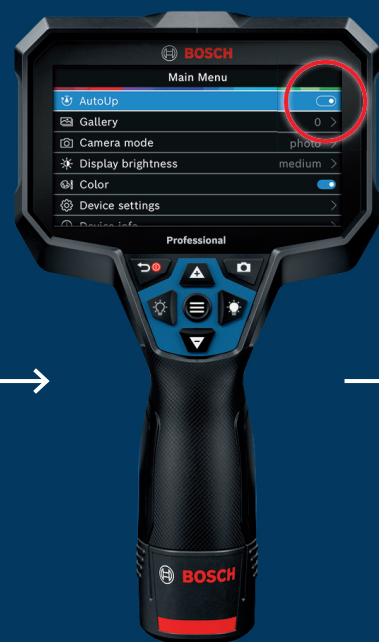

Robert Bosch Power Tools GmbH
70538 Stuttgart
GERMANY
www.bosch-pt.com

1 609 92A 89N

(2023.09) T

GIC 12V-5-27 C Professional