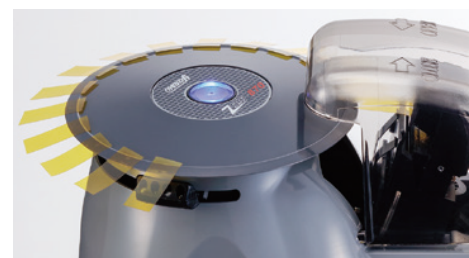

## Features

- Increase Productivity for your taping jobs.
- Movable Sensor can be set at the place where Turntable stops.
- Possible to set the number of Tape-cutting.
- Simple and Easy Tape-setting.
- Bobbin-free structure.
- Blades are fixed and no need for adjustment. Easy to change as well.
- Capable to cut tough tapes; Polyimide, Glass Cloth and Acetate Cloth tapes etc.
- Edge of Cut-tape is sharp and neat.
- Change the Cut-length and Spacing by knob.
- Number of cutting pieces can be set.

### OPTION

Only supply with ZCUT-870.

ZCUT870RP

Cut tape with backing paper while removing it.

Specifications	
Cutting Length	15~70mm
Tape Width	3~25mm
Usable Tapes	Filament, Polyimide, Acetate, Glass Cloth, Double-sided, Aluminum Foil, Cellophane, Masking, Polyethylene, Copper Foil, Cotton Cloth, Teflon, Paper Tape and Others
Max. Roll Diameter	150mm
Fuse	2A
Rated Voltage	AC 100-240V 50/60Hz 25W
Body Material	ABS
Dimension	126×150×258mm (W×H×D)
Weight	1.9kg