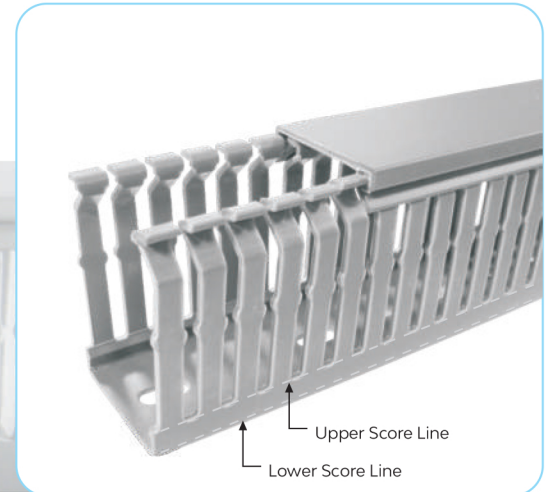

Wiring Ducts - Narrow Slot

SN	Article No.	Type	Description	Double Restricted Slot *	Duct Size WxH(mm)	Duct Size WxH(inch)	Meter/Box
1	01 17 00653	TWDN25X25LG2	Wiring Duct Narrow Slot, Light Grey, 2 Meter	-	25 x 25	0.98 x 0.98	120
2	01 17 06927	TWDN25X30LG2	Wiring Duct Narrow Slot, Light Grey, 2 Meter	-	25 x 30	0.98 x 1.18	96
3	01 17 00629	TWDN25X40LG2	Wiring Duct Narrow Slot, Light Grey, 2 Meter	-	25 x 40	0.98 x 1.57	96
4	01 17 01658	TWDN25X45LG2	Wiring Duct Narrow Slot, Light Grey, 2 Meter	-	25 x 45	0.98 x 1.77	96
5	01 17 00657	TWDN25X60LG2	Wiring Duct Narrow Slot, Light Grey, 2 Meter	✓	25 x 60	0.98 x 2.36	72
6	01 17 01660	TWDN25X80LG2	Wiring Duct Narrow Slot, Light Grey, 2 Meter	✓	25 x 80	0.98 x 3.15	48
7	01 17 01656	TWDN25X100LG2	Wiring Duct Narrow Slot, Light Grey, 2 Meter	✓	25 x 100	0.98 x 3.94	48
8	01 17 06930	TWDN30X40LG2	Wiring Duct Narrow Slot, Light Grey, 2 Meter	-	30 x 40	1.18 x 1.57	80
9	01 17 00661	TWDN30X80LG2	Wiring Duct Narrow Slot, Light Grey, 2 Meter	✓	30 x 80	1.18 x 3.15	40
10	01 17 06412	TWDN40X25LG2	Wiring Duct Narrow Slot, Light Grey, 2 Meter	-	40 x 25	1.57 x 0.98	96
11	01 17 00633	TWDN40X40LG2	Wiring Duct Narrow Slot, Light Grey, 2 Meter	-	40 x 40	1.57 x 1.57	64
12	01 17 00637	TWDN40X60LG2	Wiring Duct Narrow Slot, Light Grey, 2 Meter	✓	40 x 60	1.57 x 2.36	48
13	01 17 00641	TWDN40X80LG2	Wiring Duct Narrow Slot, Light Grey, 2 Meter	✓	40 x 80	1.57 x 3.15	32
14	01 17 00677	TWDN40X100LG2	Wiring Duct Narrow Slot, Light Grey, 2 Meter	✓	40 x 100	1.57 x 3.94	32
15	01 17 01662	TWDN45X45LG2	Wiring Duct Narrow Slot, Light Grey, 2 Meter	-	45 x 45	1.77 x 1.77	64
16	01 17 04070	TWDN45X60LG2	Wiring Duct Narrow Slot, Light Grey, 2 Meter	✓	45 x 60	1.77 x 2.36	48
17	01 17 06415	TWDN45X80LG2	Wiring Duct Narrow Slot, Light Grey, 2 Meter	✓	45 x 80	1.77 x 3.15	32
18	01 17 01664	TWDN60X40LG2	Wiring Duct Narrow Slot, Light Grey, 2 Meter	-	60 x 40	2.36 x 1.57	36
19	01 17 05296	TWDN60X45LG2	Wiring Duct Narrow Slot, Light Grey, 2 Meter	-	60 x 45	2.36 x 1.77	36
20	01 17 00645	TWDN60X60LG2	Wiring Duct Narrow Slot, Light Grey, 2 Meter	✓	60 x 60	2.36 x 2.36	36
21	01 17 00649	TWDN60X80LG2	Wiring Duct Narrow Slot, Light Grey, 2 Meter	✓	60 x 80	2.36 x 3.15	24
22	01 17 00669	TWDN60X100LG2	Wiring Duct Narrow Slot, Light Grey, 2 Meter	✓	60 x 100	2.36 x 3.94	24
23	01 17 01668	TWDN80X40LG2	Wiring Duct Narrow Slot, Light Grey, 2 Meter	-	80 x 40	3.15 x 1.57	24
24	01 17 01670	TWDN80X60LG2	Wiring Duct Narrow Slot, Light Grey, 2 Meter	✓	80 x 60	3.15 x 2.36	24
25	01 17 00665	TWDN80X80LG2	Wiring Duct Narrow Slot, Light Grey, 2 Meter	✓	80 x 80	3.15 x 3.15	16
26	01 17 01666	TWDN80X100LG2	Wiring Duct Narrow Slot, Light Grey, 2 Meter	✓	80 x 100	3.15 x 3.94	16
27	01 17 01654	TWDN100X60LG2	Wiring Duct Narrow Slot, Light Grey, 2 Meter	✓	100 x 60	3.94 x 2.36	24
28	01 17 02678	TWDN100X80LG2	Wiring Duct Narrow Slot, Light Grey, 2 Meter	✓	100 x 80	3.94 x 3.15	16
29	01 17 00673	TWDN100X100LG2	Wiring Duct Narrow Slot, Light Grey, 2 Meter	✓	100 x 100	3.94 x 3.94	16
30	01 17 02680	TWDN120X80LG2	Wiring Duct Narrow Slot, Light Grey, 2 Meter	✓	120 x 80	4.72 x 3.15	12
31	#01 17 05298	TWDN150X100LG2	Wiring Duct Narrow Slot, Light Grey, 2 Meter	✓	150 x 100	5.90 x 3.94	8