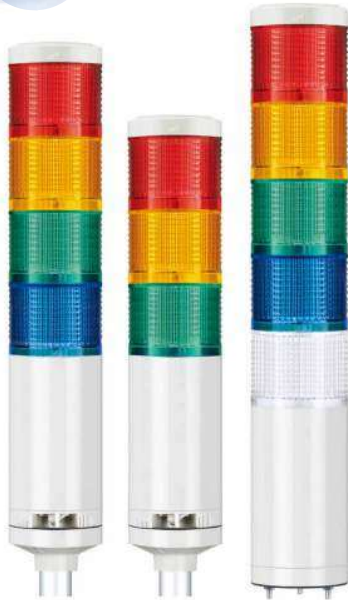

QTG70(M)L-USB

Ø70mm USB LED Tower Lights

QTG70(M)L-USB

QTG70(M)L-USB Ø70mm Direct Mount USB Tower Light

Model number	Layer	Certificate	Color
QTG70(M)L-USB-BZ QTGA70(M)L-USB-BZ	5 Buzzer sounds	CE	1 layer : ●R 2 layers : ●R ●G 3 layers : ●R ●A ●G 4 layers : ●R ●A ●G ●B 5 layers : ●R ●A ●G ●B ●W

Technical Diagram

(Units : mm)

Wiring Instructions

- Connect both USB connector and USB power connector to PC

Customization

- Customized color arrangement available
- 70mm lens height(Standard : 40mm)
- Customized pole length available
- Wall mount bracket available

QTG70L-USB-BZ	-	3	-	RAG	-	LW18
[Model number]		[Layer]		[Color]		[Mount bracket]
<ul style="list-style-type: none"> QTG70L-USB-BZ QTG70ML-USB-BZ QTGA70L-USB-BZ QTGA70ML-USB-BZ 		<ul style="list-style-type: none"> 1-1 layer 2-2 layers 3-3 layers 4-4 layers 5-5 layers 		<ul style="list-style-type: none"> ● R-Red ● A-Amber ● G-Green ● B-Blue ● W-White 		<ul style="list-style-type: none"> None -Standard -Bracket -LB24 -LW24 -QZ24 -SZ24 -QL24 -SL24 -QLA24