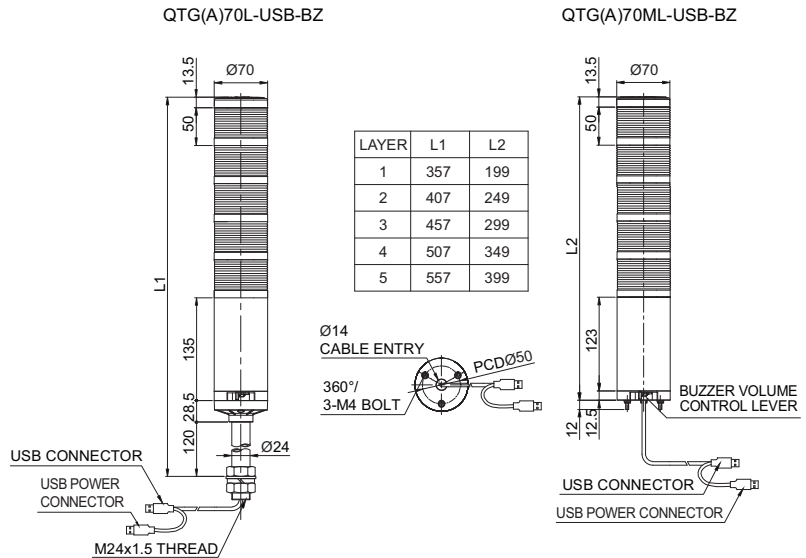

QTG70(M)L-USB

Ø70mm USB LED Tower Lights

QTG70(M)L-USB

QTG70(M)L-USB Ø70mm Direct Mount USB Tower Light

Model number	Layer	Certificate	Color
QTG70(M)L-USB-BZ QTGA70(M)L-USB-BZ	5 Buzzer sounds	CE	1 layer : ●R 2 layers : ●R ●G 3 layers : ●R ●A ●G 4 layers : ●R ●A ●G ●B 5 layers : ●R ●A ●G ●B ●W

Technical Diagram

(Units : mm)

Wiring Instructions

- Connect both USB connector and USB power connector to PC

Customization

- Customized color arrangement available
- 70mm lens height(Standard : 40mm)
- Customized pole length available
- Wall mount bracket available

Wall Mount Bracket TWS80

Wall Mount Bracket TWA80

Mounting Bracket

Standard	LB24	LW24	QZ24	SZ24	QL24	SL24	QLA24
Steel	Steel	PC	PC	Al	PC	Al	PC

※ Please refer to page 188-193 for detailed dimensions.

Ordering Specification

QTG70L-USB-BZ	-	3	-	RAG	-	LW18
[Model number]		[Layer]		[Color]		[Mount bracket]
<ul style="list-style-type: none"> QTG70L-USB-BZ QTG70ML-USB-BZ QTGA70L-USB-BZ QTGA70ML-USB-BZ 		<ul style="list-style-type: none"> 1-1 layer 2-2 layers 3-3 layers 4-4 layers 5-5 layers 		<ul style="list-style-type: none"> ● R-Red ● A-Amber ● G-Green ● B-Blue ● W-White 		<ul style="list-style-type: none"> None -Standard -Bracket -LB24 -LW24 -QZ24 -SZ24 -QL24 -SL24 -QLA24